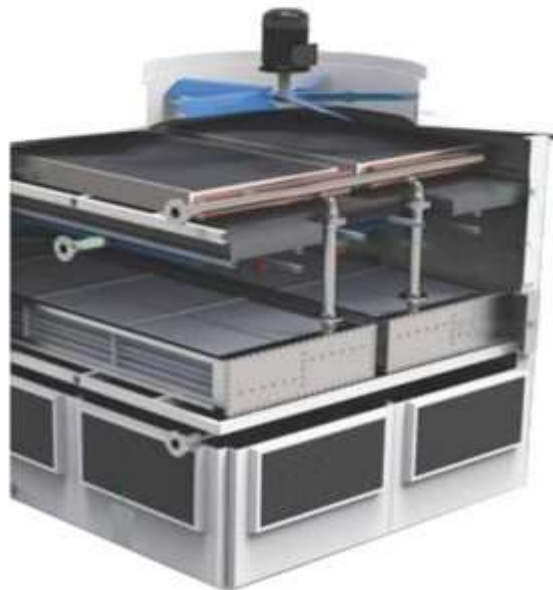

HIRAD EXCHANGE COMPANY

آدرس دفتر: شهریار - بلوار رسول اکرم - روبروی ساختمان جهاد کشاورزی - مجتمع آراین - طبقه دوم - واحد ۱۵

تلفن: ۰۲۱-۶۵۲۴۸۹۰۰ ۰۲۱-۶۵۲۴۴۴۰۱ ۰۲۱-۶۵۲۴۴۴۰۲

آدرس کارخانه شهریار - جاده آدران به شهریار - بالاتر از کشتارگاه مرکزی قائم - کوی گلها - پلاک ۸

تلفن: ۰۲۱-۶۵۶۸۳۰۲۱