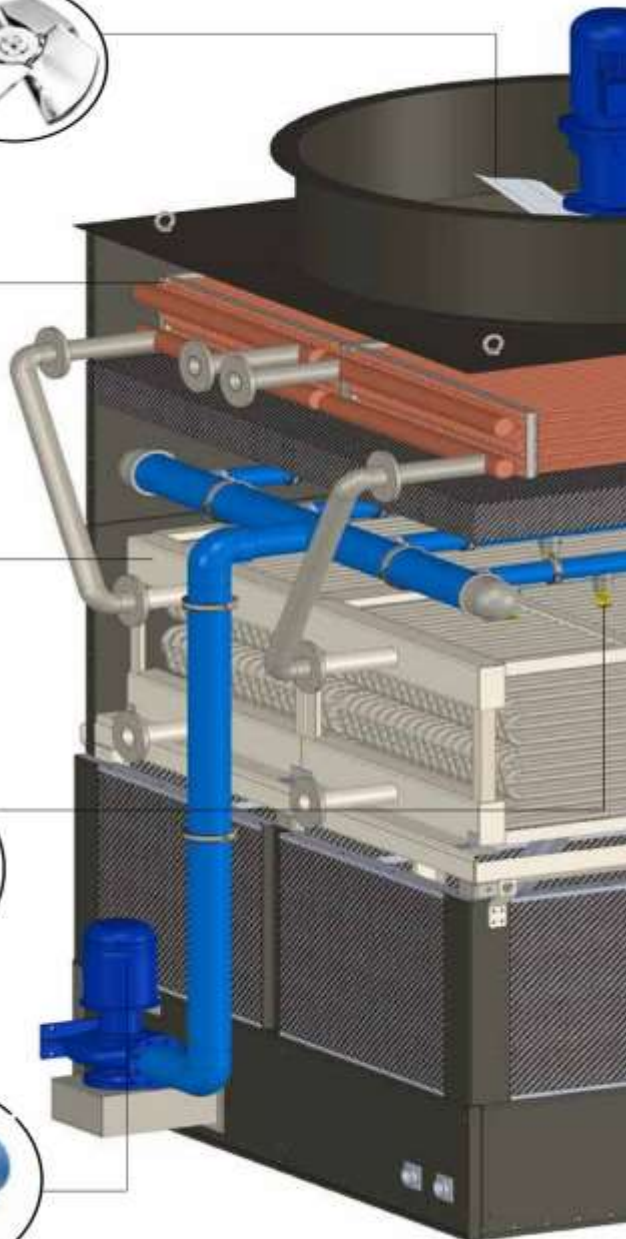

Dry Finned Coil

Copper tubes are used with the diameters of 5/8 and in our batteries aluminium or copper lamellas are used with the smooth or corrugated surfaces

Heat Exchanger Coil

The entire coil assembly is then hot-dip galvanized for industrial strength corrosion protection

Spray Nozzle

Spray nozzles shall be PVC large orifice non-clogging design

Pump

Close-coupled, volute casing, single stage end suction centrifugal pump with closed impeller

آدرس دفتر: شهریار - بلوار رسول اکرم - روبروی ساختمان جهاد کشاورزی - مجتمع آرين - طبقه دوم - واحد ۱۵